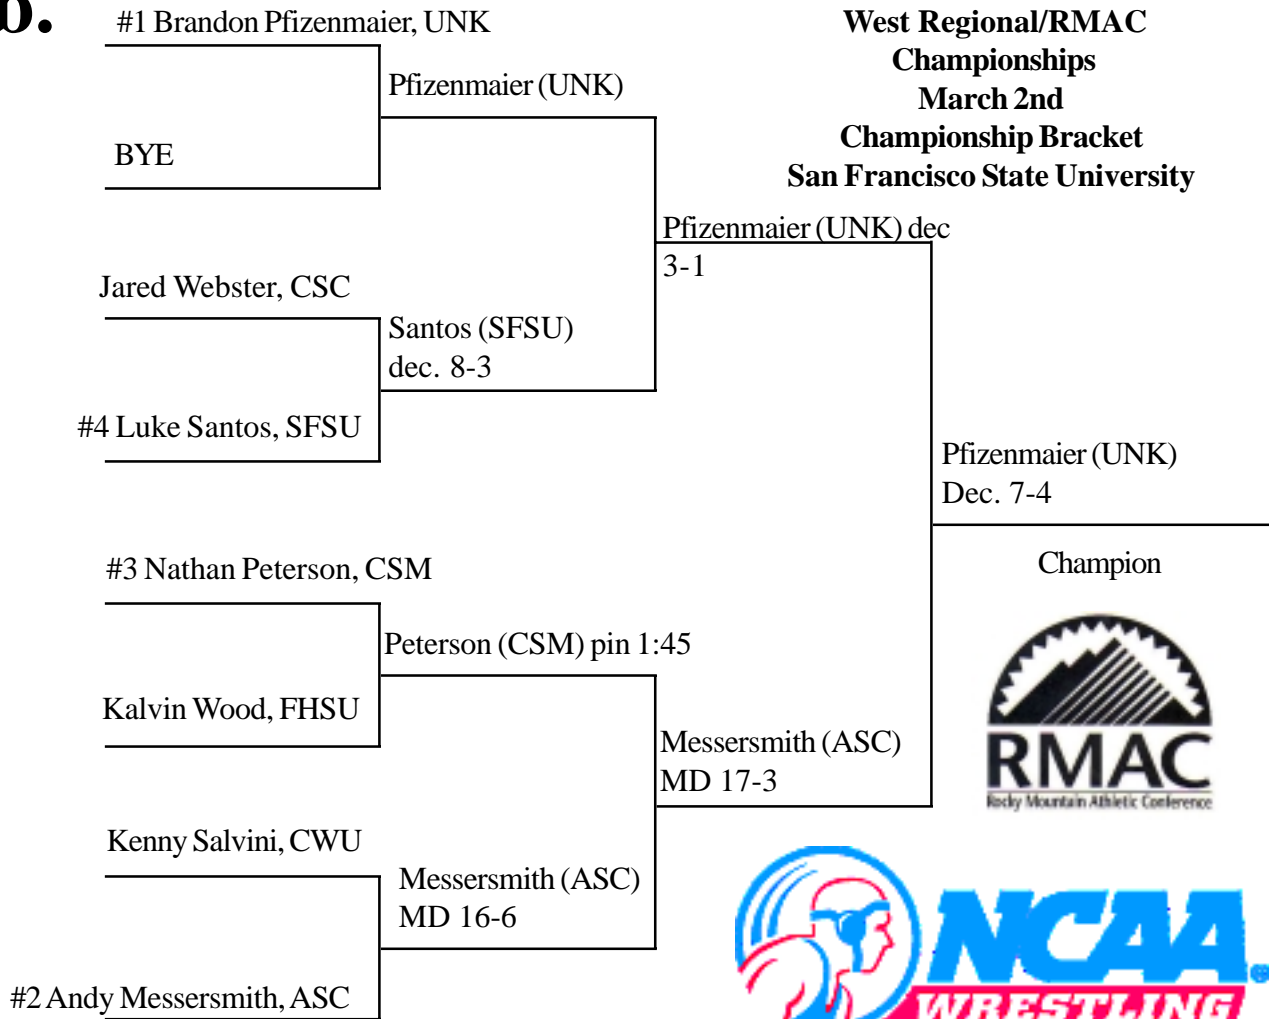

149 lb.

**2003 NCAA Division II
West Regional/RMAC
Championships
March 2nd
Championship Bracket
San Francisco State University**