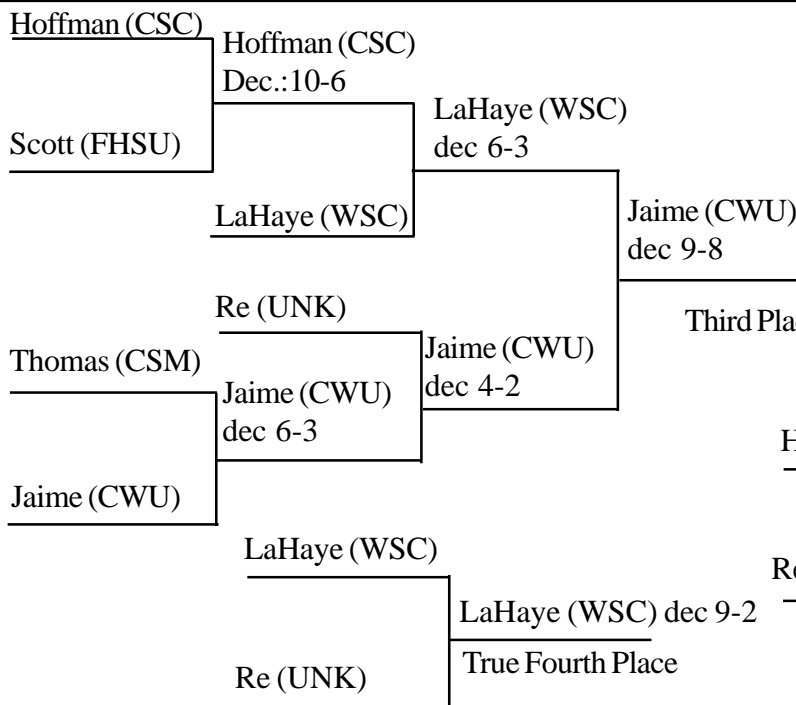

**2003 NCAA Division II
West Regional/
RMAC Championships
March 2nd
Championship Bracket
San Francisco State University**

Barnes (ASC) MD 10-0

Barnes (ASC) MD 16-2

Champion

**2003 NCAA Division II
West Regional/
RMAC Championships
March 2nd
Consolation Bracket
San Francisco State University**

Third Place

Hoffman (CSC) vs Re (UNK) dec 10-7

Re (UNK) vs Hoffman (CSC) dec 10-7

Fifth Place

True Fourth Place