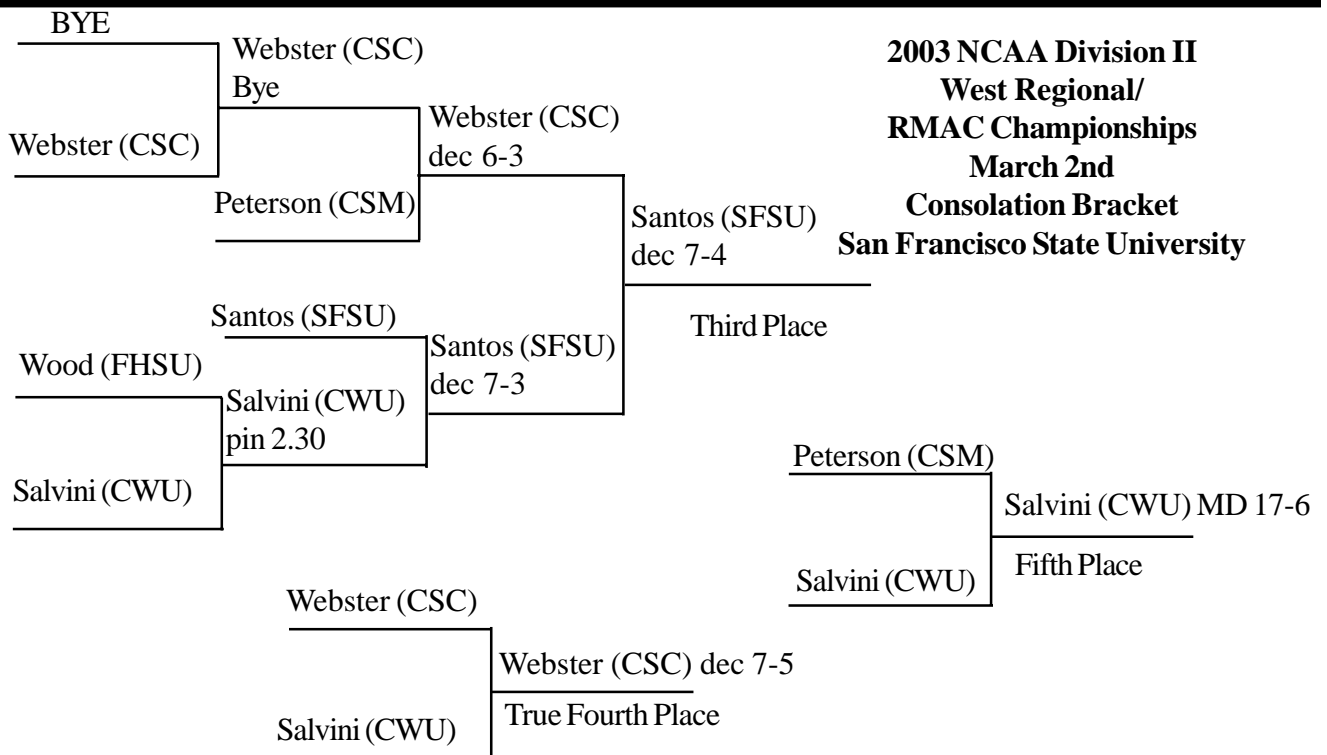

149 lb.

**2003 NCAA Division II
West Regional/RMAC
Championships
March 2nd
Championship Bracket
San Francisco State University**