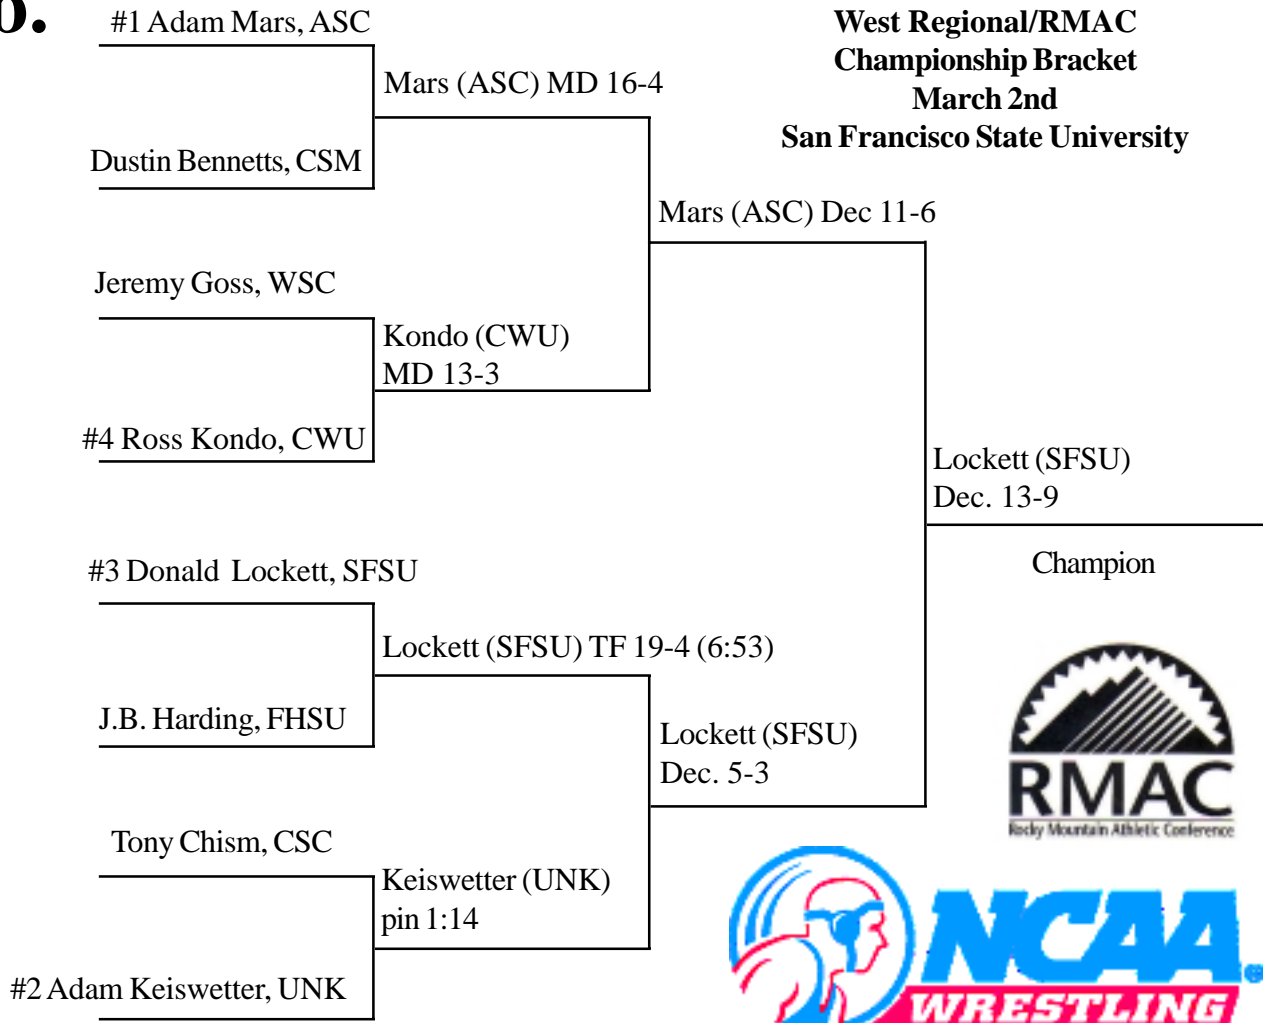

133 lb.

**2003 NCAA Division II
West Regional/RMAC
Championship Bracket
March 2nd
San Francisco State University**