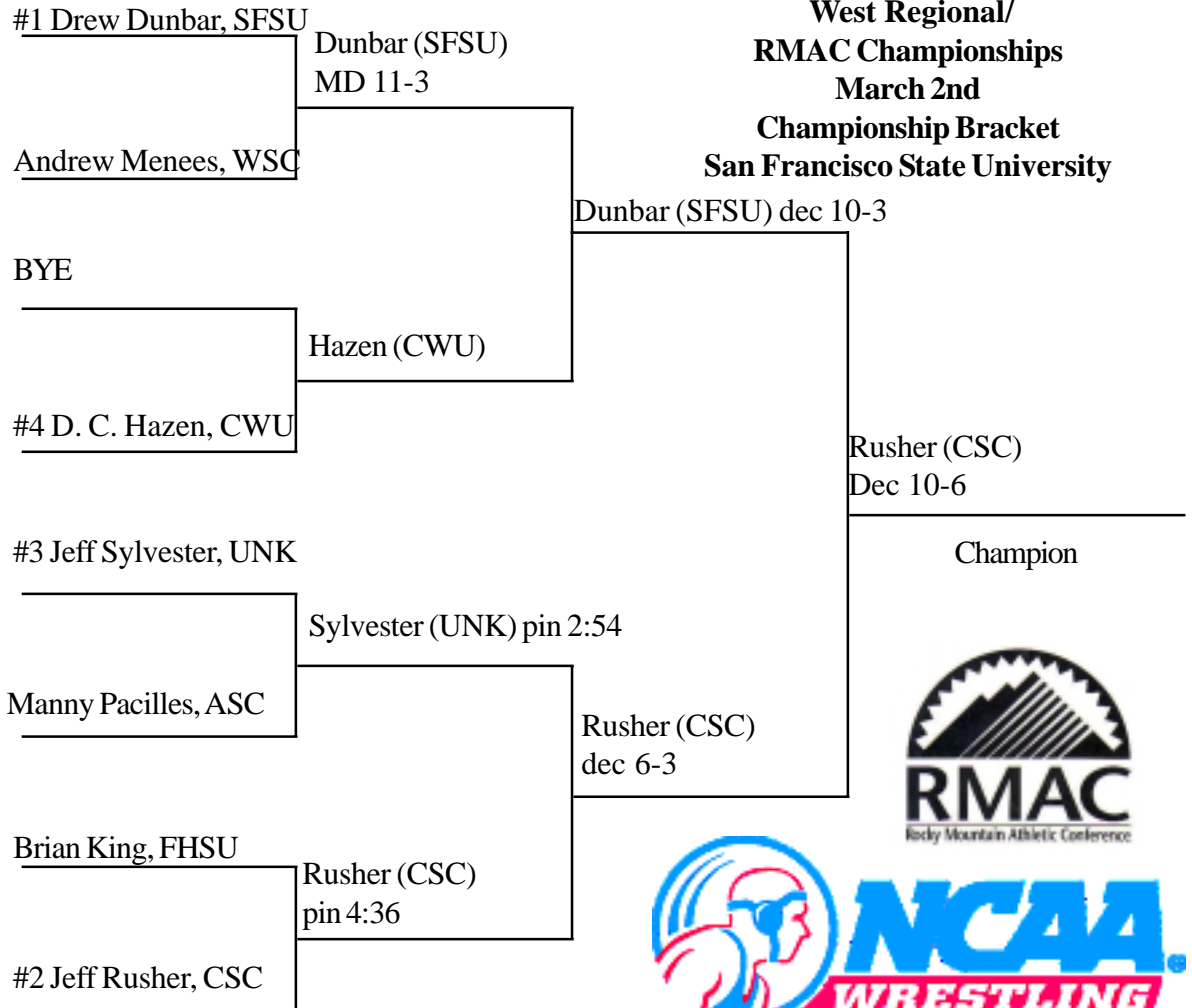

197 lb.

**2003 NCAA Division II
West Regional/
RMAC Championships
March 2nd
Championship Bracket
San Francisco State University**