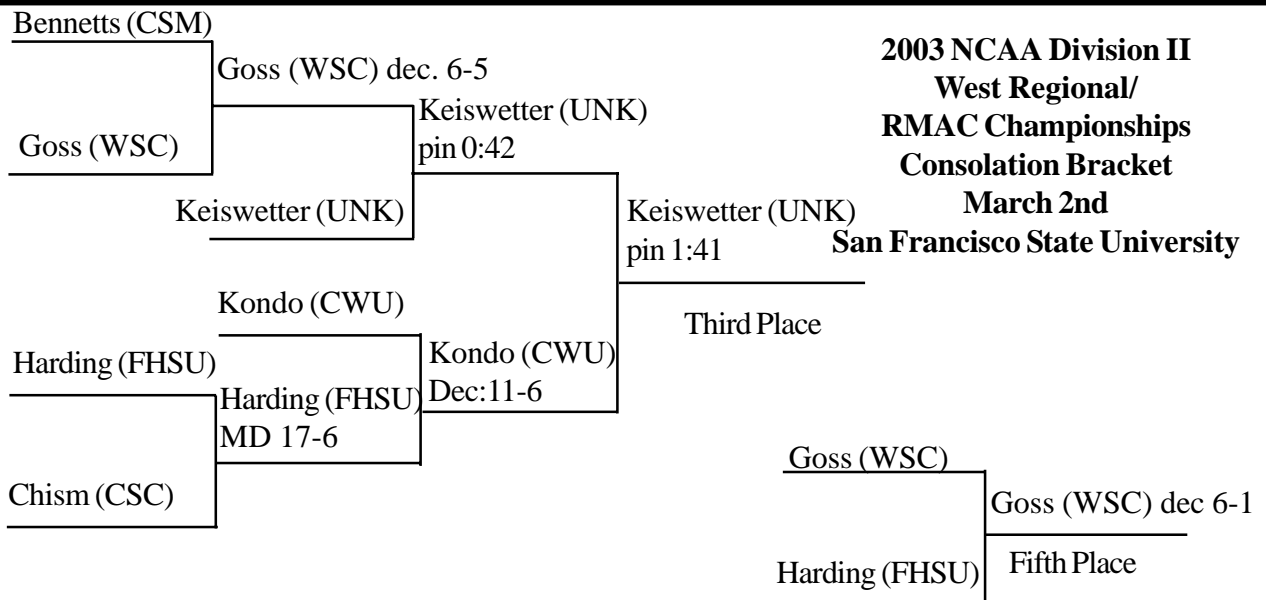

133 lb.

**2003 NCAA Division II
West Regional/RMAC
Championship Bracket
March 2nd
San Francisco State University**