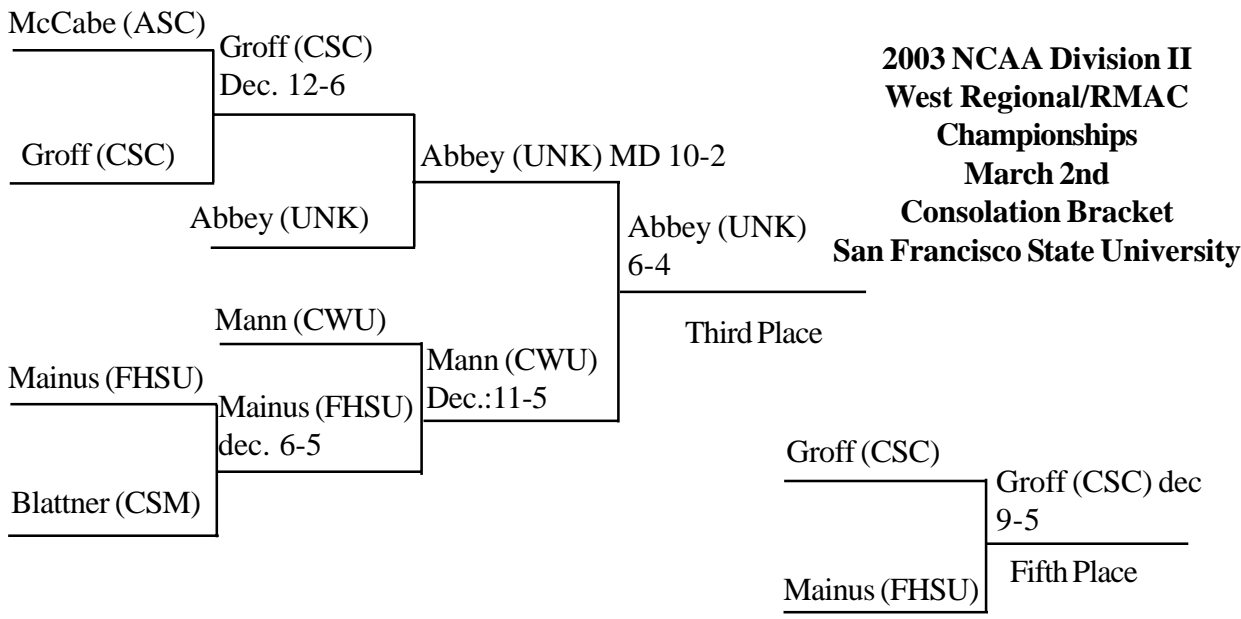

125 lb.

**2003 NCAA Division II
West Regional/RMAC
Championships
March 2nd**

**Championship Bracket
San Francisco State University**