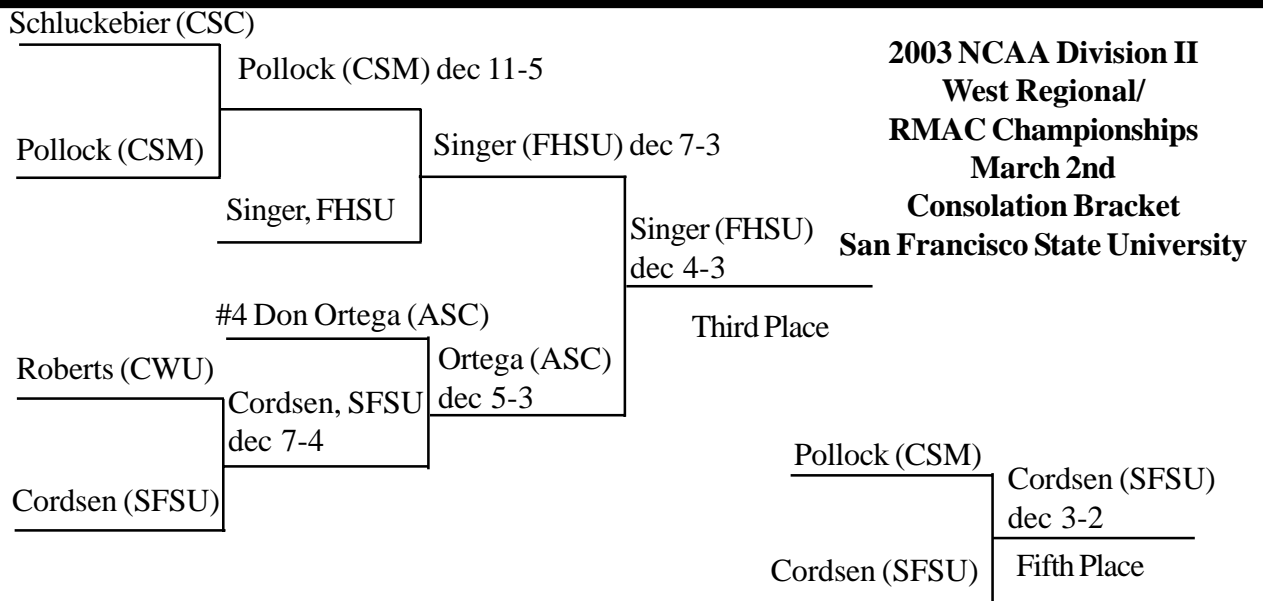

174 lb.

**2003 NCAA Division II
West Regional/
RMAC Championships
March 2nd
Championship Bracket
San Francisco State University**