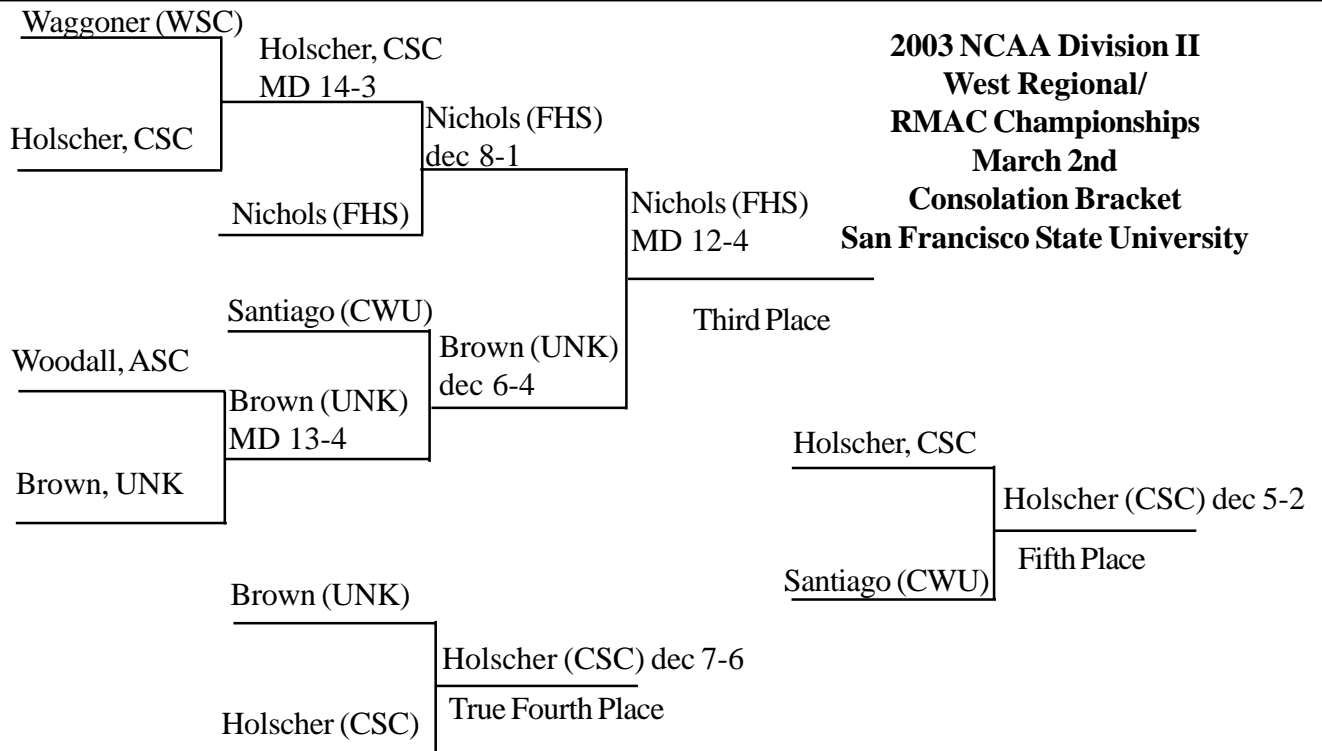

184 lb.

**2003 NCAA Division II
West Regional/
RMAC Championships
March 2nd
Championship Bracket
San Francisco State University**